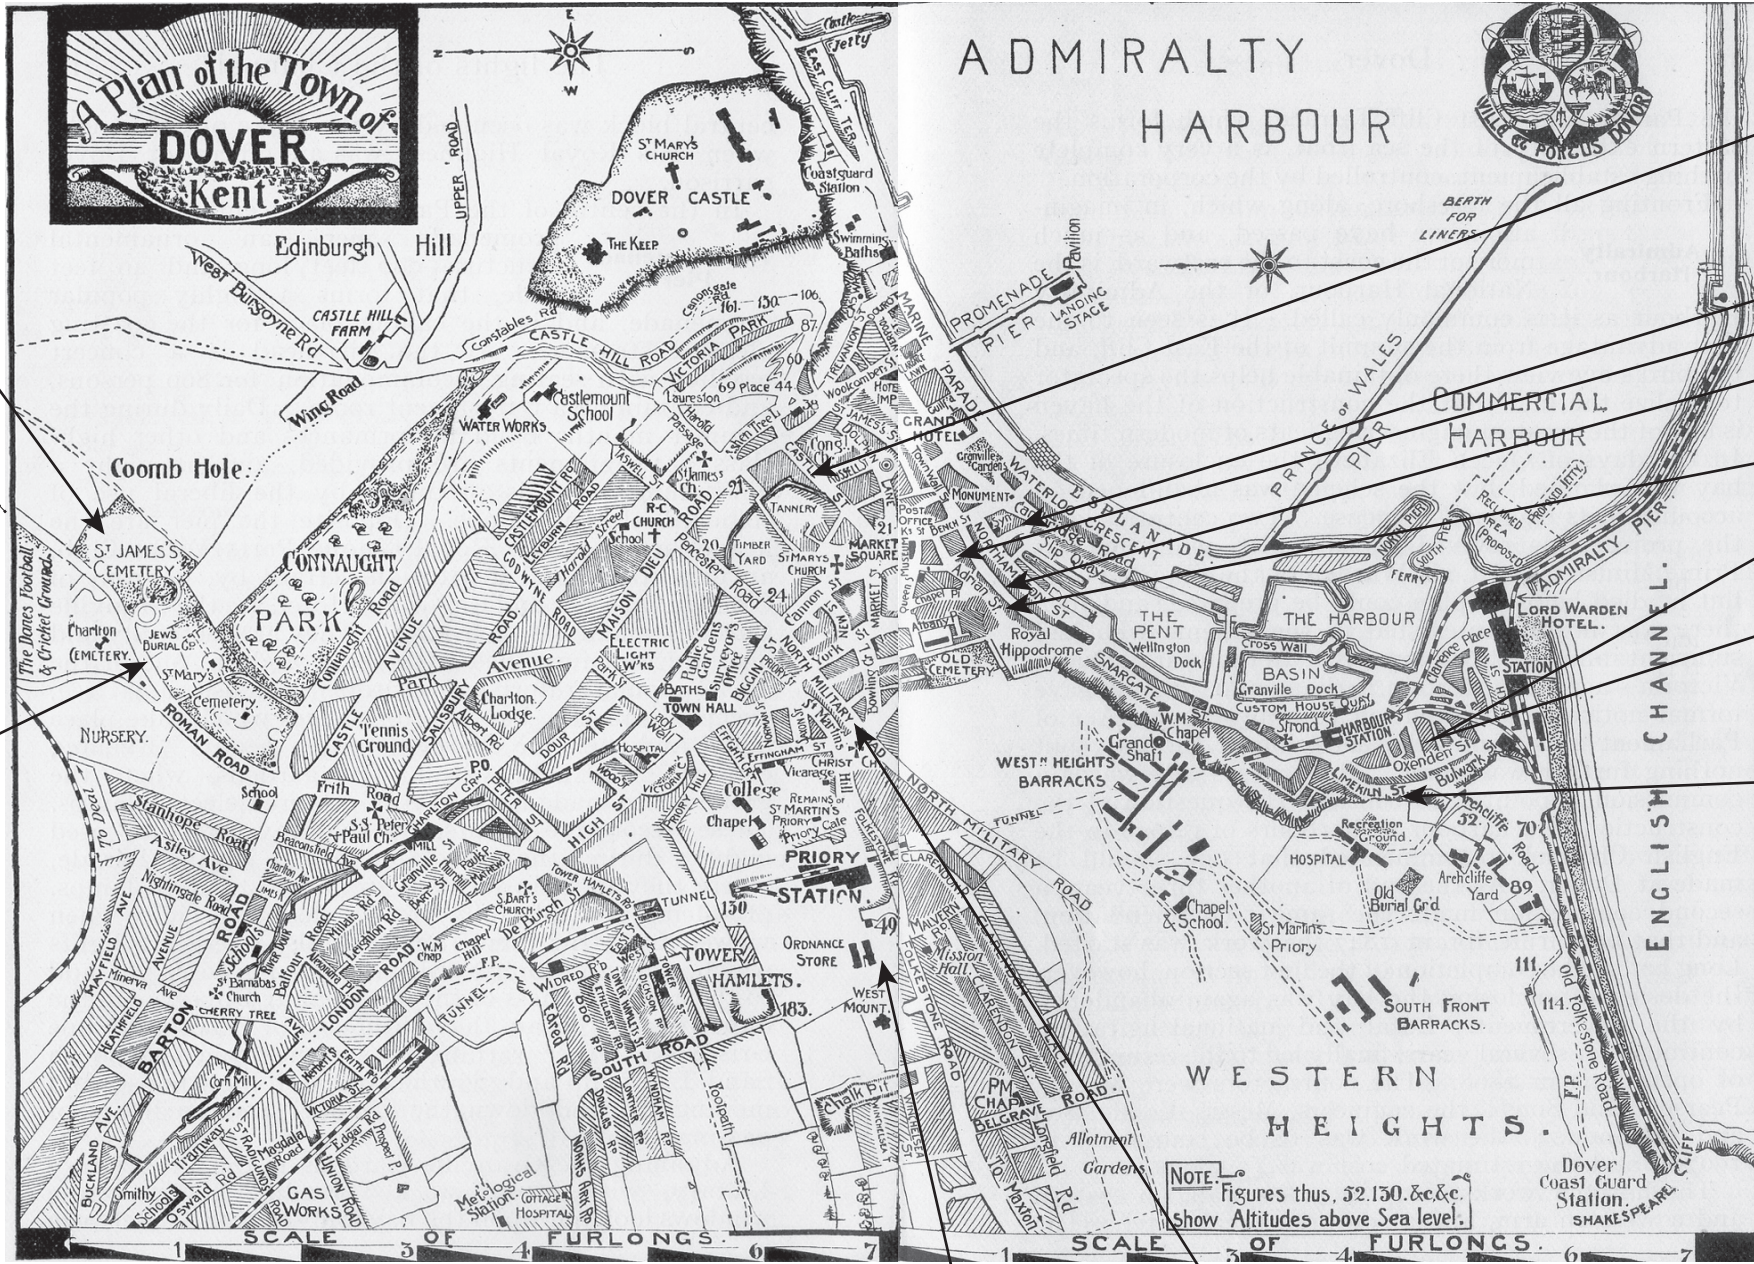

A Plan of the Town of DOVER Kent.

ADMIRALTY HARBOUR

Copt Hill Cemetery

To Canterbury

Jews Burial Ground

Castle Steet

New Synagogue

Last Lane